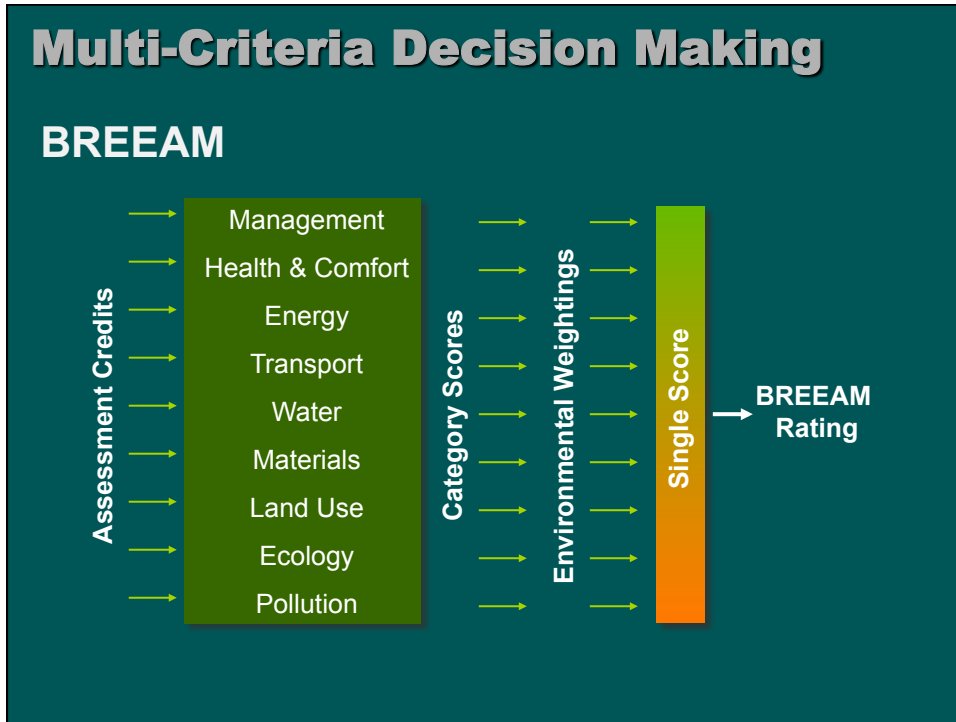

Lets Measure Something Meaningful

Doug King

FREng HonFRIBA

www.douging.co.uk

Prediction vs Reality

Source: Jones Lang Lasalle 2012

Multi-Criteria Decision Making

Cost
Efficiency
Safety

Comfort
Aesthetics
Power

Multi-Criteria Decision Making

OUR ENERGY RATING

E

How efficiently is this building being used?

Our operational energy use:
144 kWh/m² per year
64 kWh/m² per year
0% reduction

Previous operational energy:
2009 2010 2011

144 kWh/m² per year
144 kWh/m² per year
144 kWh/m² per year

144 kWh/m² per year
144 kWh/m² per year
144 kWh/m² per year

Innovate Green Office

- Passive design
- Super insulation
- Thermal mass
- Daylight design
- Termodeck
- Heat recovery
- Night cooling
- Mixed mode ventilation
- CHP tri-generation
- Rainwater WC flushing
- Vacuum drainage
- High efficiency lighting
- Lighting control

No On-Site Renewables

Innovate Green Office

Carbon Index

Source: King 2007

Innovate Green Office

Results

**Predicted energy cost for Innovate Office,
Sherwood Park in 2007 = £2.24 / sf**

**Predicted energy cost for Innovate Green
Office, Leeds in 2007 = £0.65 / sf**