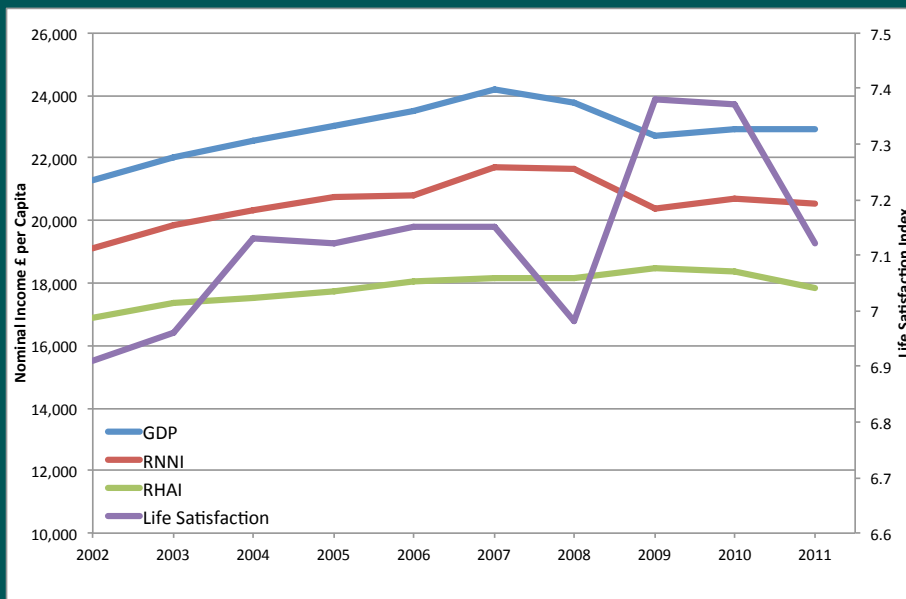

Annual saving approx = £1.60 / sf

Typical commercial rent = £15-17 / sf

Approximate 10% increase in yield

Zero Carbon Homes

Zero Carbon Homes

Zero Carbon Homes

Socio-Economic System

Indicators of "Progress"