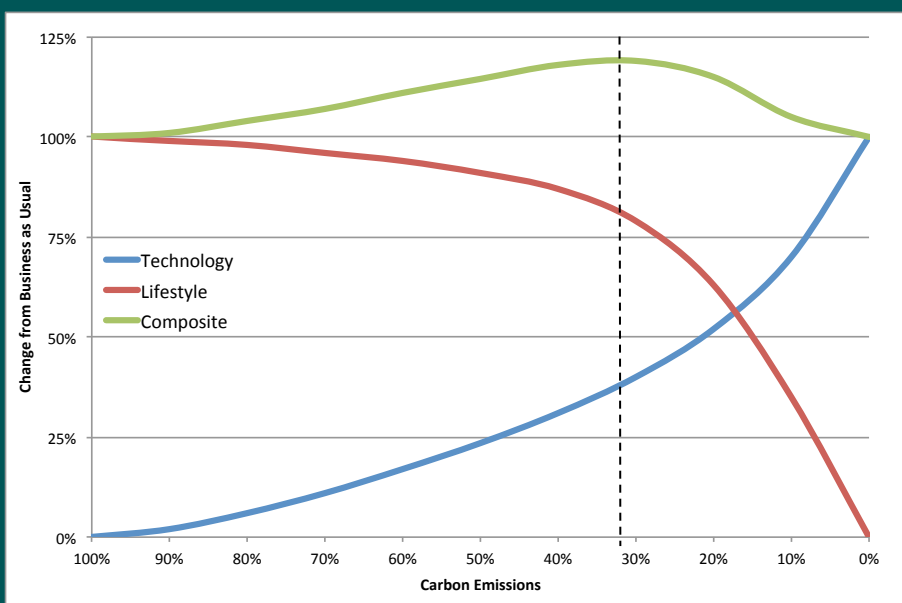

No On-Site Renewables

Innovate Green Office

Carbon Index

Source: King 2007

Innovate Green Office

Results

**Predicted energy cost for Innovate Office,
Sherwood Park in 2007 = £2.24 / sf**

**Predicted energy cost for Innovate Green
Office, Leeds in 2007 = £0.65 / sf**

Annual saving approx = £1.60 / sf

Typical commercial rent = £15-17 / sf

Approximate 10% increase in yield

Zero Carbon Homes

Zero Carbon Homes

Zero Carbon Homes

Socio-Economic System

Indicators of "Progress"