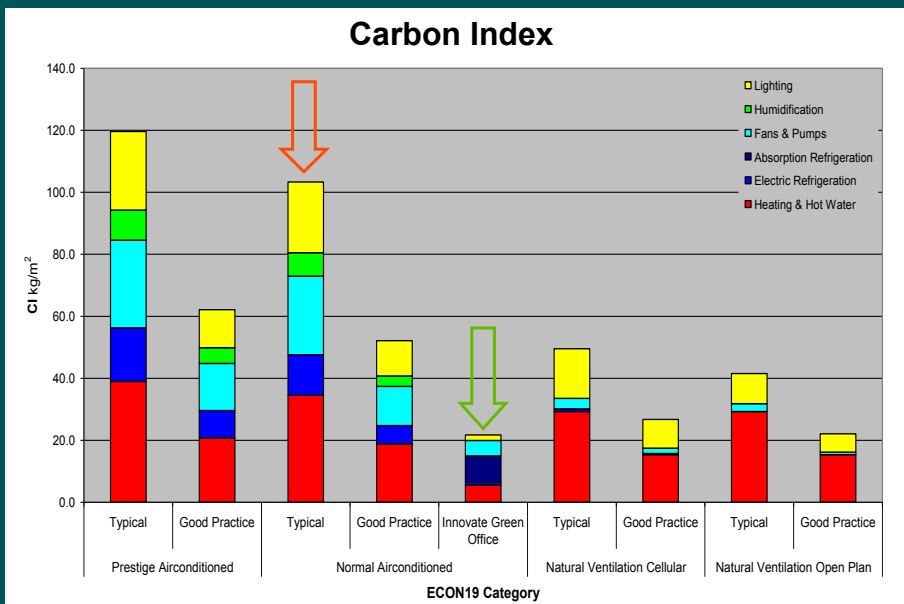

Comfort
Aesthetics
Power

Multi-Criteria Decision Making

OUR ENERGY RATING

E

How efficiently is this building being used?

Our operational energy use:
144 kWh/m² per year
64 kWh/m² per year
0% reduction

Previous operational energy:
2009 2010 2011

144 kWh/m² per year
144 kWh/m² per year
144 kWh/m² per year

144 kWh/m² per year
144 kWh/m² per year
144 kWh/m² per year

Innovate Green Office

- Passive design
- Super insulation
- Thermal mass
- Daylight design
- Termodeck
- Heat recovery
- Night cooling
- Mixed mode ventilation
- CHP tri-generation
- Rainwater WC flushing
- Vacuum drainage
- High efficiency lighting
- Lighting control

No On-Site Renewables

Innovate Green Office

Carbon Index

Source: King 2007

Innovate Green Office

Results

**Predicted energy cost for Innovate Office,
Sherwood Park in 2007 = £2.24 / sf**

**Predicted energy cost for Innovate Green
Office, Leeds in 2007 = £0.65 / sf**