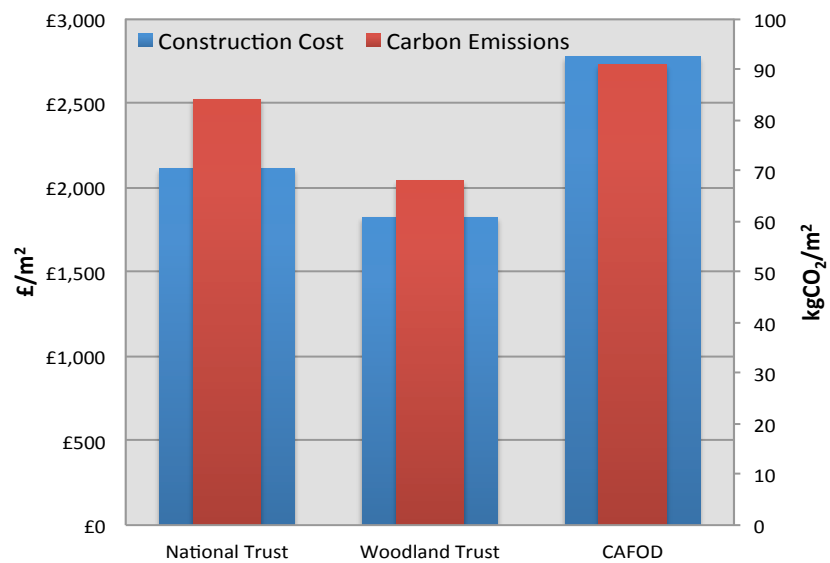

Cost and Value