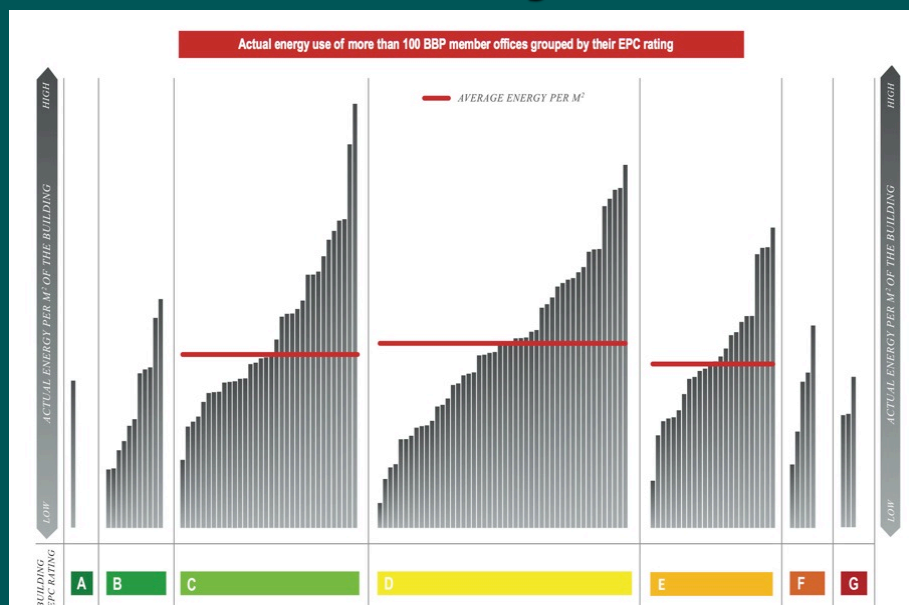

Lets Measure Something Meaningful

Doug King

FREng HonFRIBA

www.douging.co.uk

Prediction vs Reality

Source: Jones Lang Lasalle 2012

Multi-Criteria Decision Making

Cost
Efficiency
Safety

No On-Site Renewables

Innovate Green Office

Carbon Index

Source: King 2007

Innovate Green Office

Results

**Predicted energy cost for Innovate Office,
Sherwood Park in 2007 = £2.24 / sf**

**Predicted energy cost for Innovate Green
Office, Leeds in 2007 = £0.65 / sf**