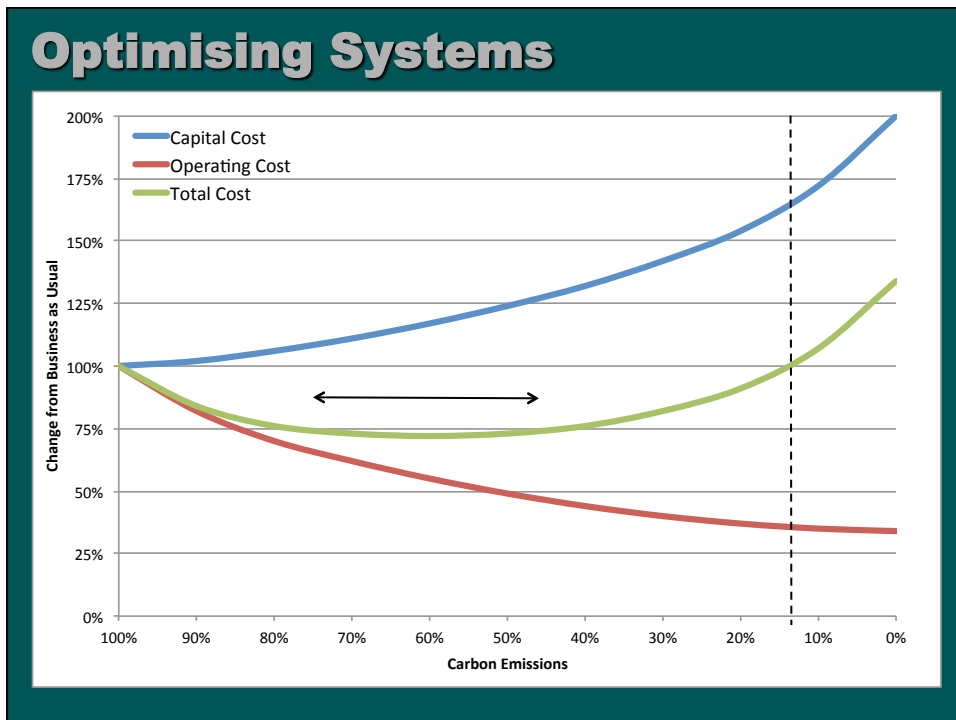

144 kWh/m² per year
144 kWh/m² per year
144 kWh/m² per year

144 kWh/m² per year
144 kWh/m² per year
144 kWh/m² per year

Innovate Green Office

- Passive design
- Super insulation
- Thermal mass
- Daylight design
- Termodeck
- Heat recovery
- Night cooling
- Mixed mode ventilation
- CHP tri-generation
- Rainwater WC flushing
- Vacuum drainage
- High efficiency lighting
- Lighting control